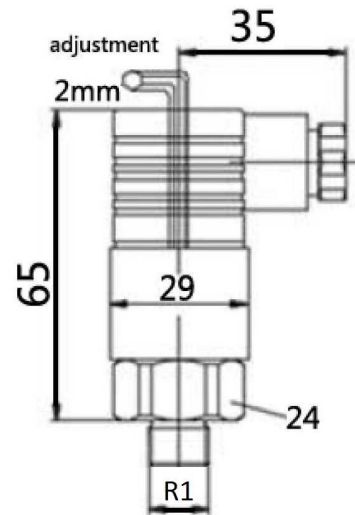

Pressure switch
Adjustable pressure switch

Page: 1/1

Part n°	R1	Max. Press. (bar)	P(IP)	Execution	Reg. rate (bar)
PTC25110	1/4 BSP	25	IP65	Membrane	1 - 10 bar
PTC300550	1/4 BSP	300	IP65	Piston	5 - 50 bar
PTC30010100	1/4 BSP	300	IP65	Piston	10 - 100 bar
PTC30030250	1/4 BSP	300	IP65	Piston	30 - 250 bar