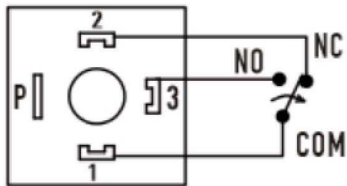

Pressure switch
Adjustable pressure switch

Page: 1/1

Part n°	R1	Max. Press. (bar)	P(IP)	Execution	Reg. rate (bar)
PTC25110	1/4 BSP	25	IP65	Membrane	1 - 10 bar
PTC300550	1/4 BSP	300	IP65	Piston	5 - 50 bar
PTC30010100	1/4 BSP	300	IP65	Piston	10 - 100 bar
PTC30030250	1/4 BSP	300	IP65	Piston	30 - 250 bar